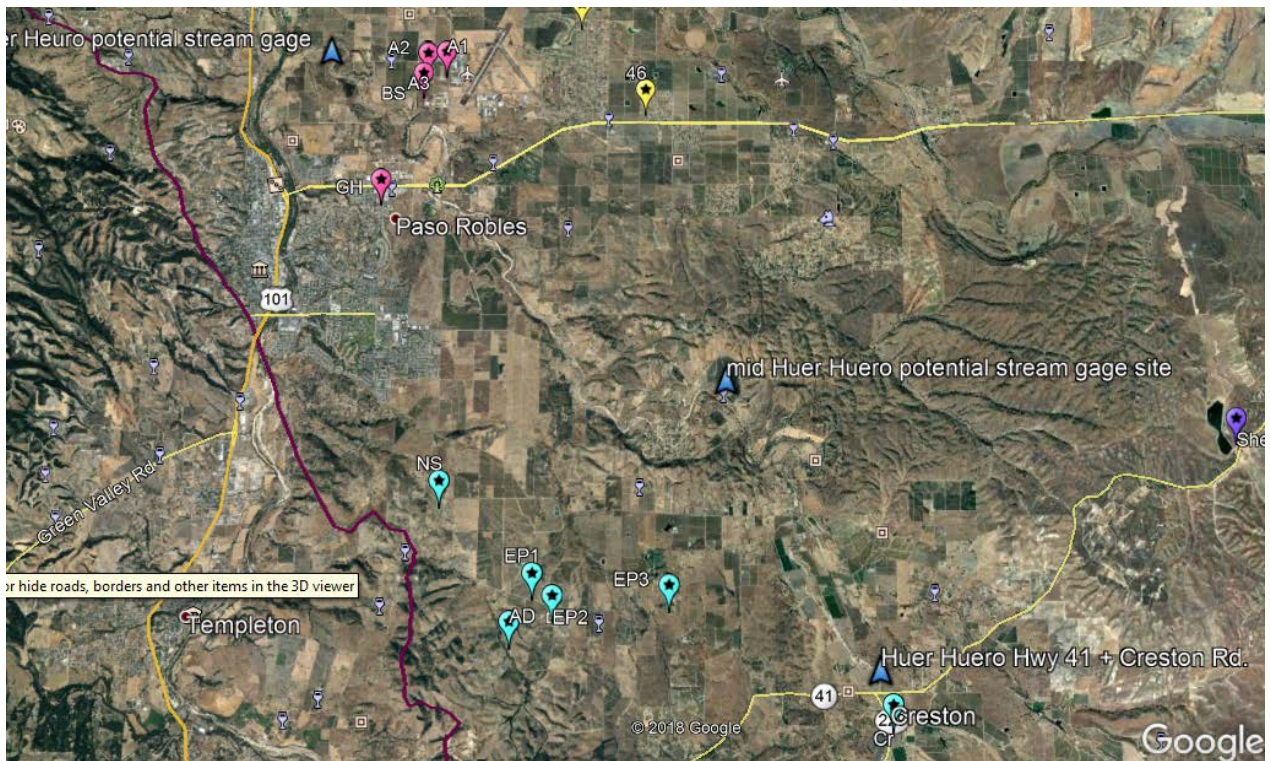

Mid Huer Huero Stream Gage near Cass Winery 35.596241 -120.564348 elev. 893'

3 Huer Huero Stream Gage Sites