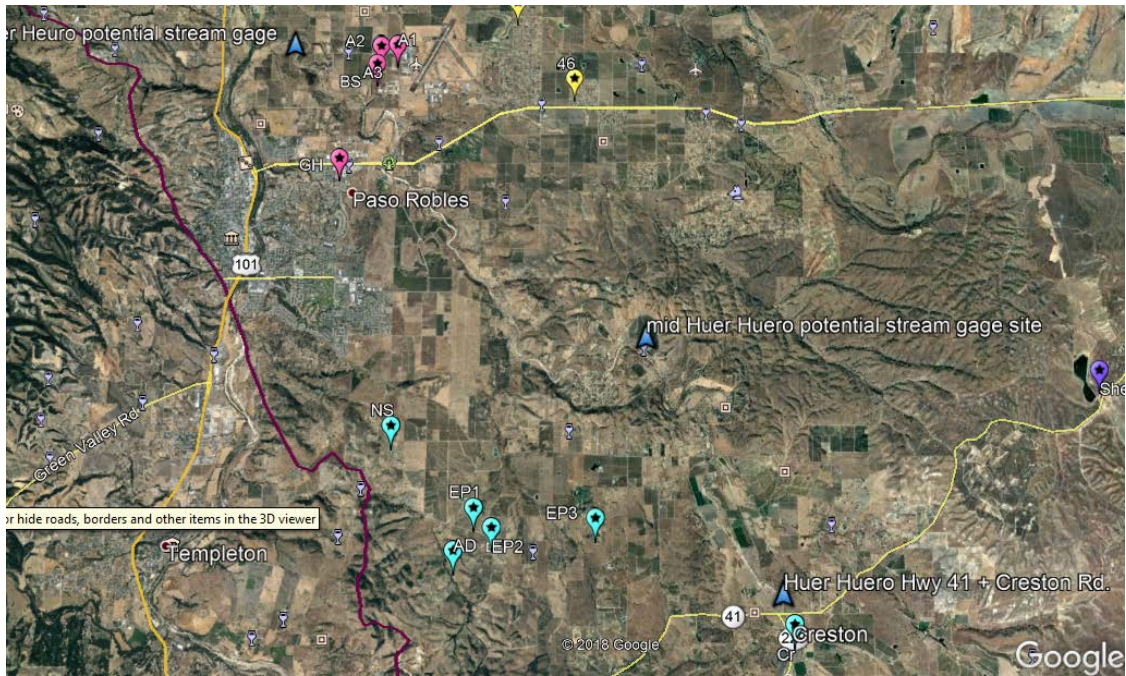

Huer Huero at Hwy 41 + Creston Road 35.534326 -120.524608 elev. 1080'

3 Huer Huero Stream Gage Sites